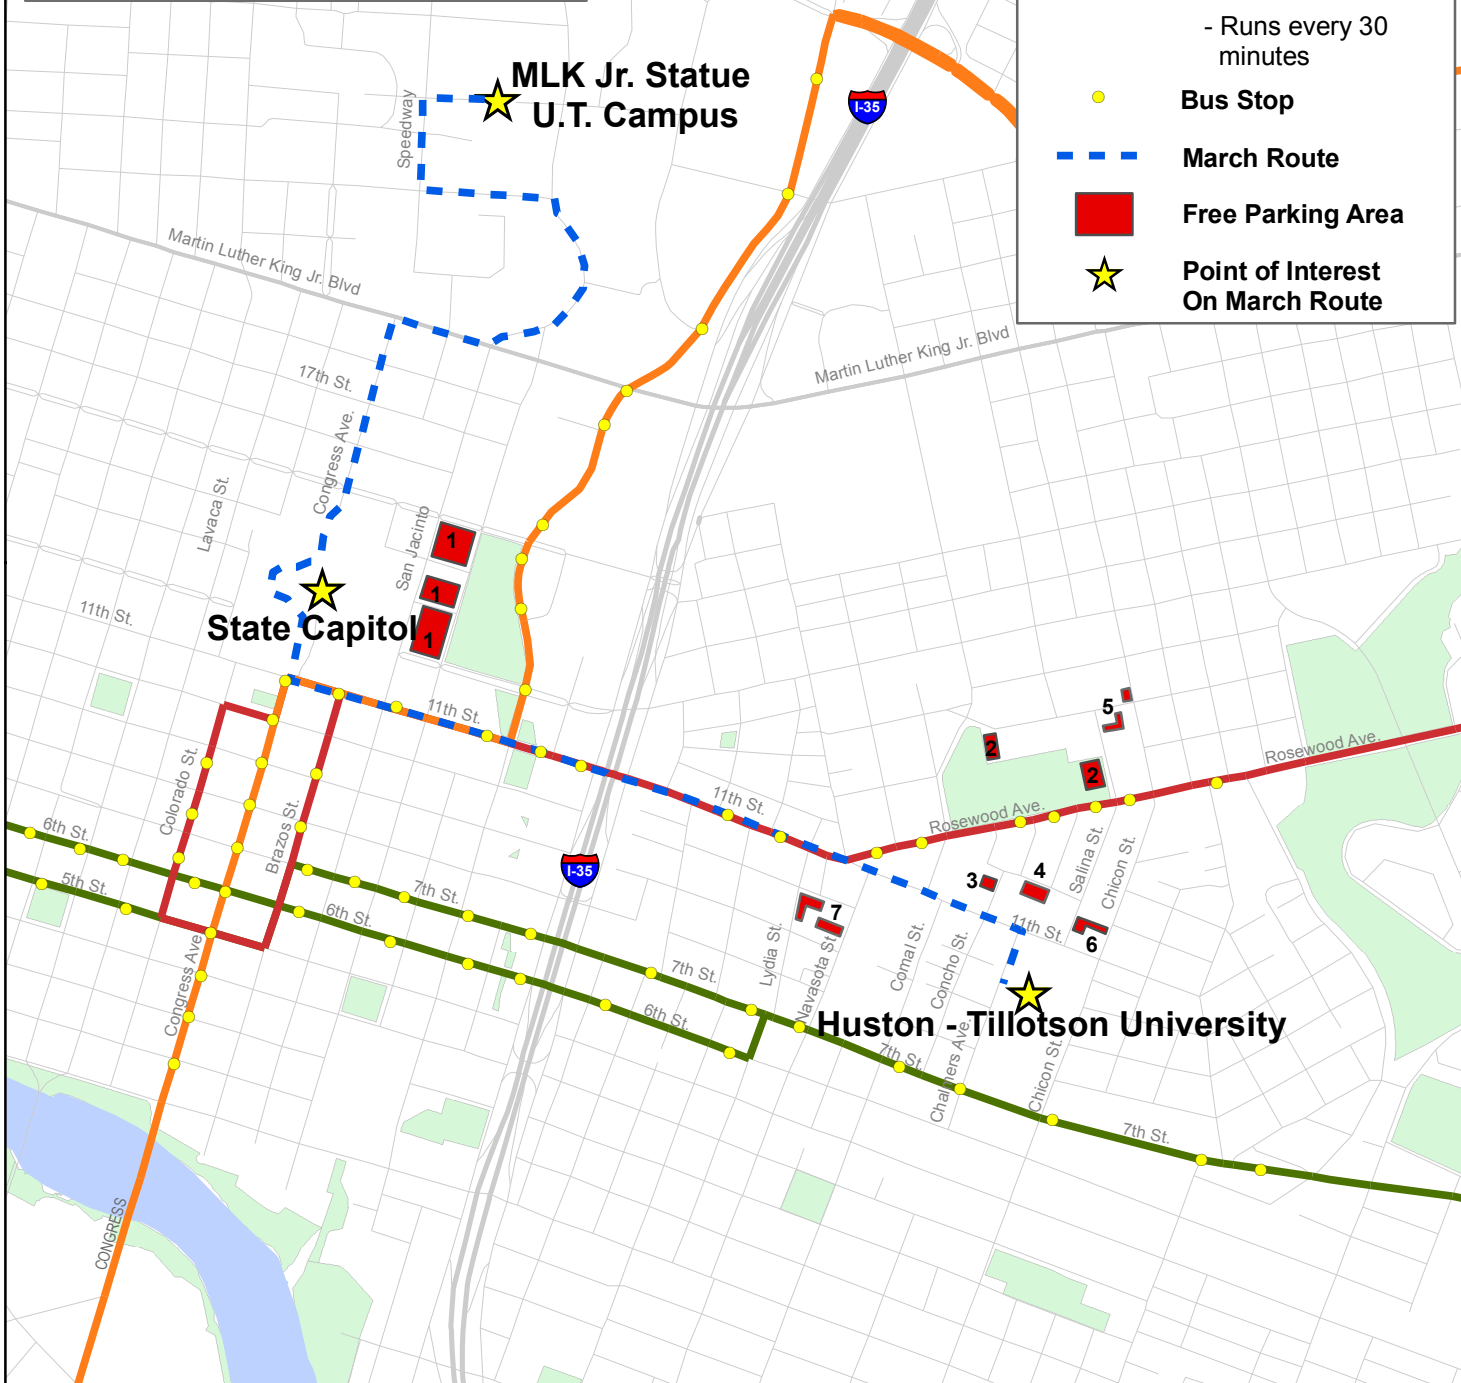

### Free Parking Locations

- 1** State Govt. Parking Garages (San Jacinto between 12th and 15th)
- 2** Kealing Middle School (1607 Pennsylvania Ave.)
- 3** Holy Cross Catholic Church (1610 E. 11th)
- 4** Blackshear Elementary (1712 E. 11th)
- 5** Greater Mount Zion Baptist Church (1801 Pennsylvania Ave.)
- 6** Our Lady of Guadalupe Catholic Church (1206 E. 9th)
- 7** Mt. Olive Baptist Church (1800 E. 11th)

### Map Legend

- **2 - Rosewood**  
- Runs every 15 minutes until 4:00 p.m.
- **4 - Montopolis**  
- Runs every 40 minutes
- **20 - Manor/Riverside**  
- Runs every 30 minutes
- **Bus Stop**
- - - **March Route**
- Free Parking Area**
- ★ **Point of Interest On March Route**

Please Note that regular Capital Metro Bus Fares Apply  
 Fare: Single Ride \$1.00, Multi-Ride Pass \$2.00