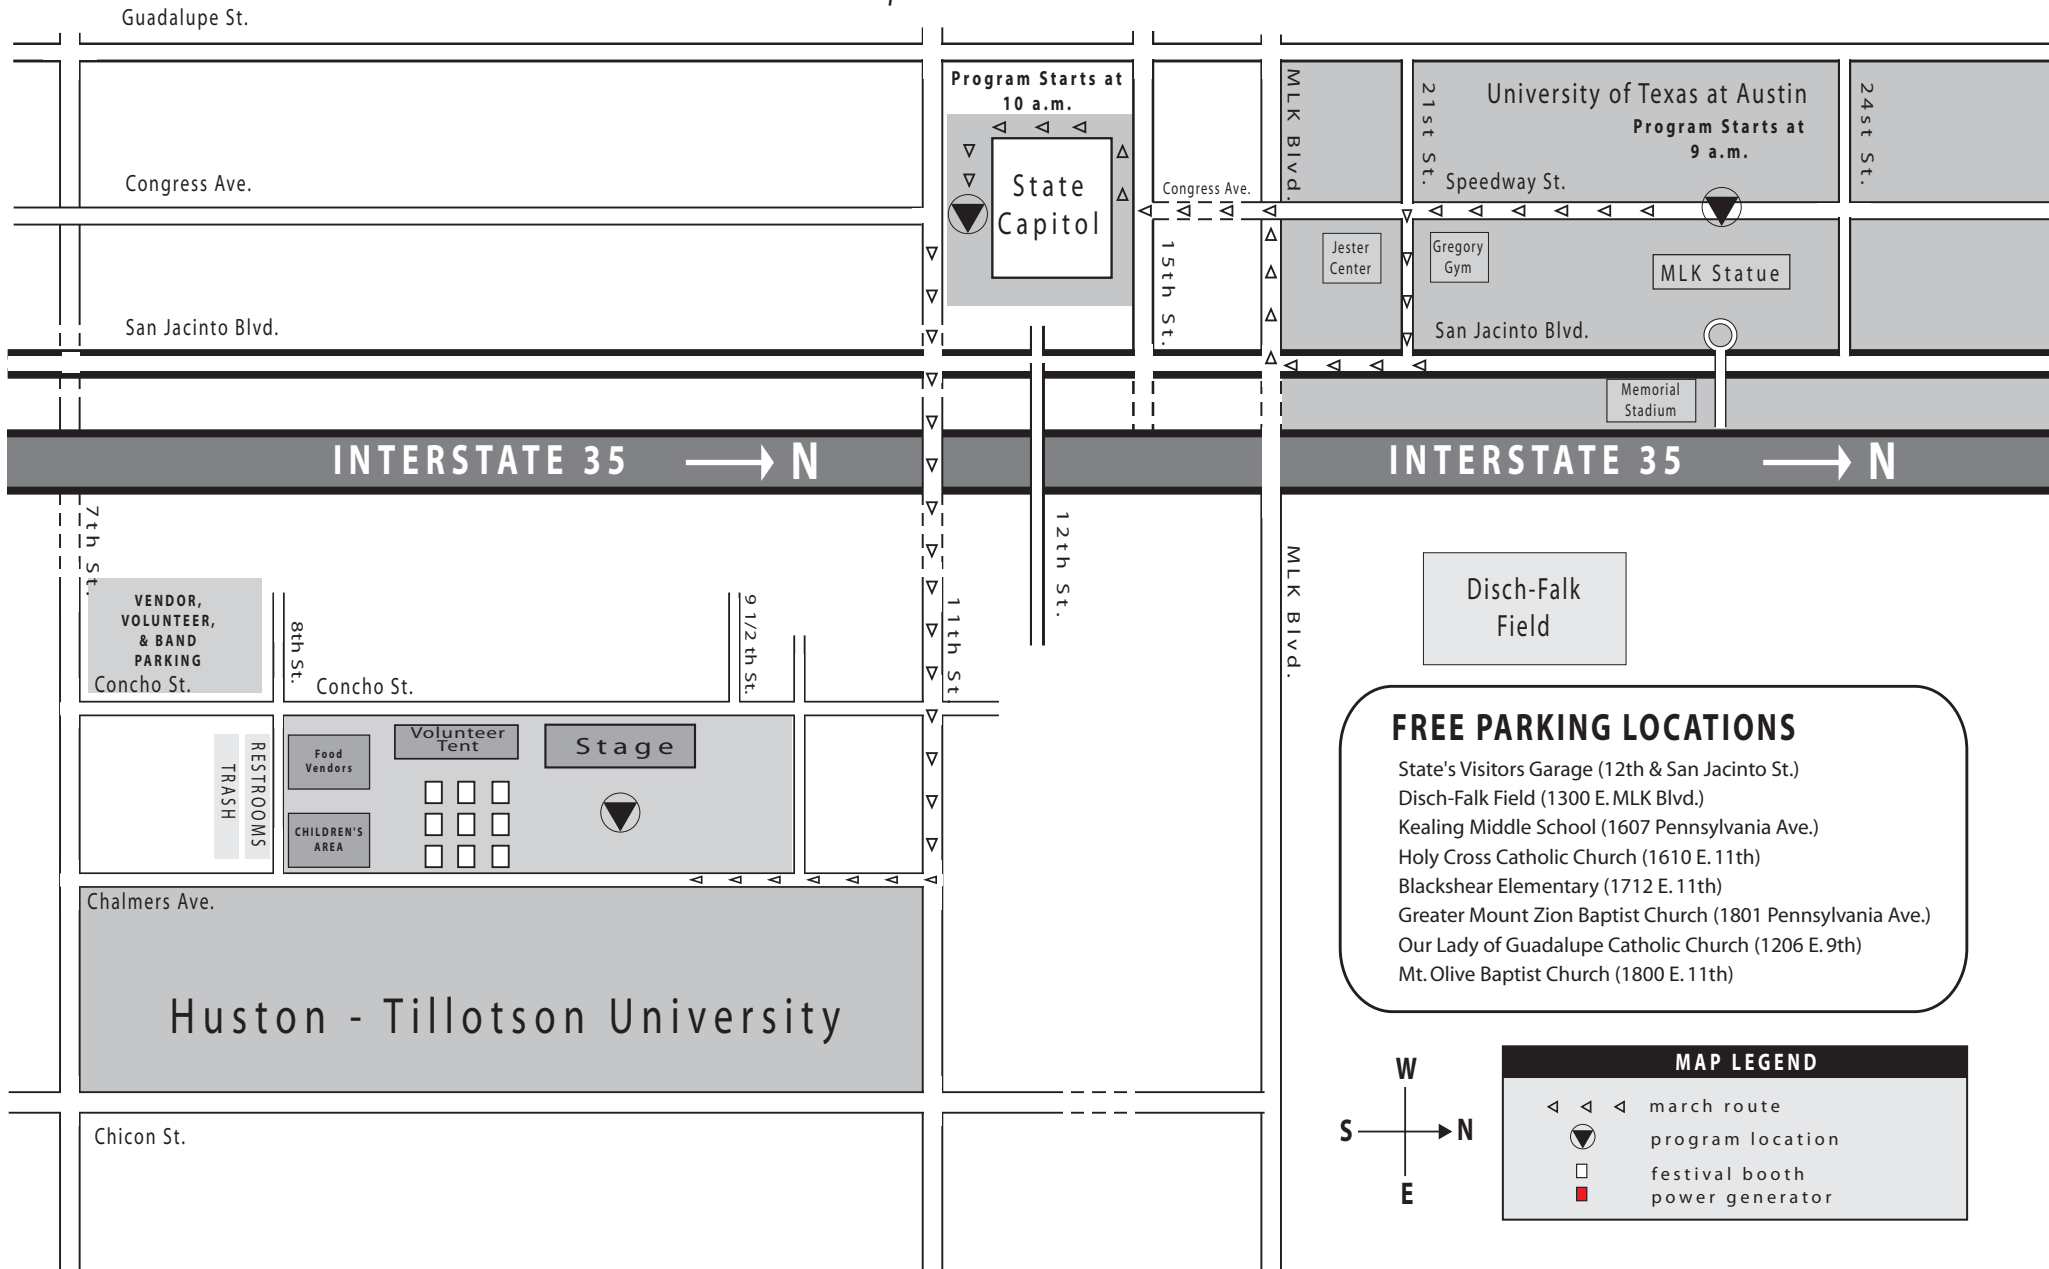

2013 MLK March Route

University of Texas to Capitol Grounds (1 mi.)

Capitol Grounds to Huston-Tillotson (1.5 mi)

UT program starts at 9AM March leaves UT at 9:45AM
 Capitol program starts at 10AM. March leaves Capitol at 10:45AM
 MLK Festival @ Huston- Tillotson immediately follows march

Map is not drawn to scale.

- FREE PARKING LOCATIONS**
- State's Visitors Garage (12th & San Jacinto St.)
 - Disch-Falk Field (1300 E. MLK Blvd.)
 - Kealing Middle School (1607 Pennsylvania Ave.)
 - Holy Cross Catholic Church (1610 E. 11th)
 - Blackshear Elementary (1712 E. 11th)
 - Greater Mount Zion Baptist Church (1801 Pennsylvania Ave.)
 - Our Lady of Guadalupe Catholic Church (1206 E. 9th)
 - Mt. Olive Baptist Church (1800 E. 11th)

MAP LEGEND	
◀ ◀ ◀	march route
▼	program location
□	festival booth
■	power generator